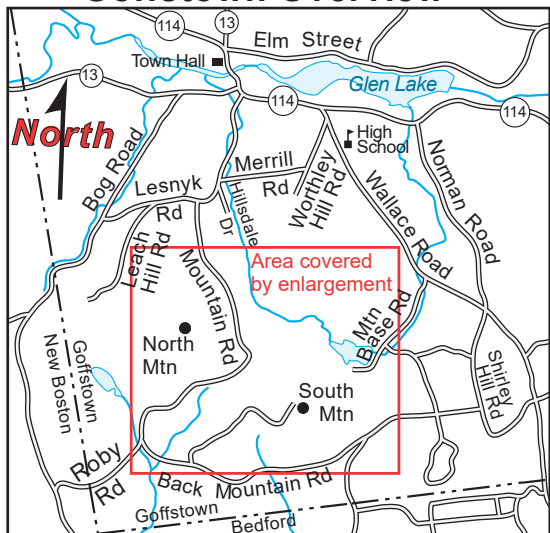

Uncanoonuc Mountains Hiking Trails

Goffstown Overview

- | | | | |
|--|---------------------|--|-------------------------|
| | Road; Parking; Gate | | View; Spot feature |
| | Road (unpaved) | | Building; Tower; School |
| | Trail, foot only | | Spot Height (Feet) |
| | Trail, snowmobile | | Water Precinct Land |
| | Power Line | | Town Conservation Land |

Download this graphic and provide comments at: www.GoffstownTrails.com
 1,000-meter UTM grid lines on Datum NAD-83.
 Parcel boundaries are not authoritative.

Permission for snowmobile access on private land should be confirmed by contacting Uncanoonuc Mountaineers. Not all snowmobile trails may be cleared for winter use.