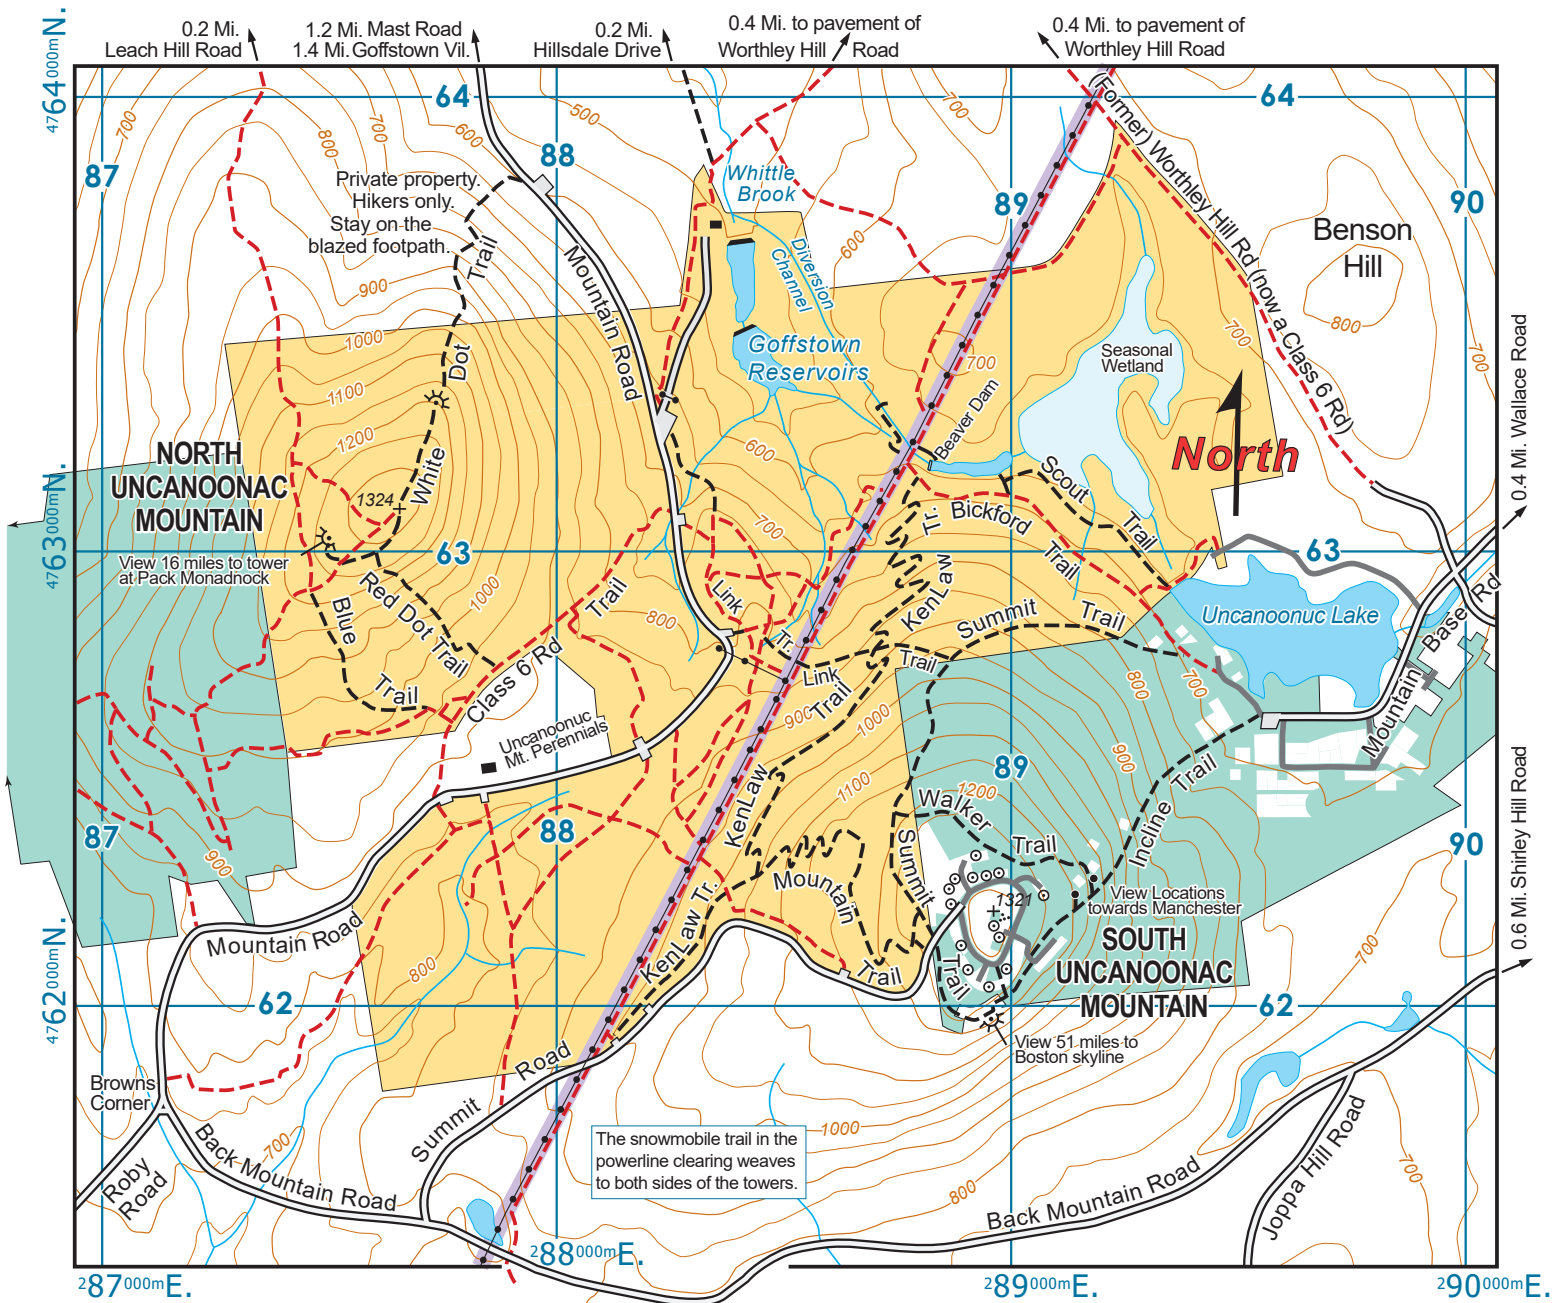

Uncanoonuc Mountains Hiking Trails

Goffstown Overview

- | | | | |
|--|---------------------|--|-------------------------|
| | Road; Parking; Gate | | View; Spot feature |
| | Road (unpaved) | | Building; Tower; School |
| | Trail, foot only | | Spot Height (Feet) |
| | Trail, snowmobile | | Water Precinct Land |
| | Power Line | | Town Conservation Land |

Download this graphic and provide comments at: www.GoffstownTrails.com
 1,000-meter UTM grid lines on Datum NAD-83.
 Parcel boundaries are not authoritative.

Permission for snowmobile access on private land should be confirmed by contacting Uncanoonuc Mountaineers. Not all snowmobile trails may be cleared for winter use.